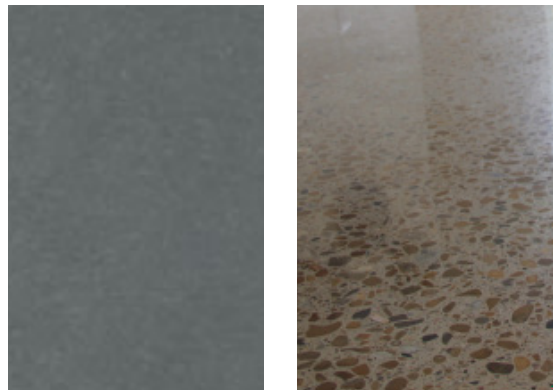

TEXTURES

Smooth Finish

Exposed Aggregate

For more concrete design ideas, visit:
www.concretenetwork.com/outdoor